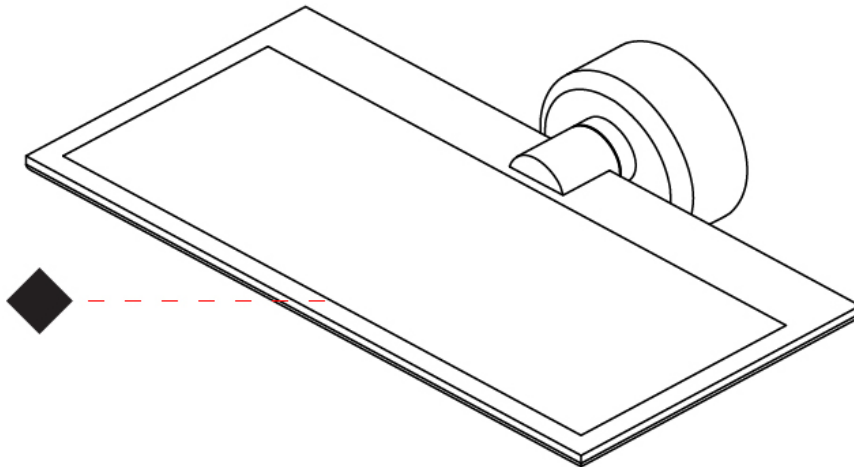

GIUUP SINGLE SURFACE

D43029-

PROJECT _____

TYPE _____

SPECIFIER _____

QUANTITY _____

DATE _____