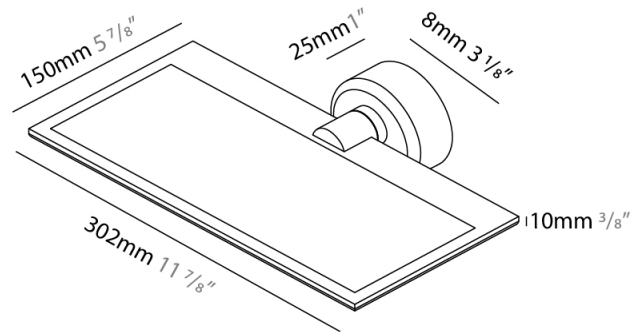

GENERAL

Series: GiuUp
 Subseries: GiuUp 1
 Brand: Icône
 Division: Design
 Mounting Type: Surface
 Mounting Location: Wall
 Subcategory: Ambient

PHYSICAL

Shape: Rectangle
 Length (mm): 302
 Length (in): 11 7/8
 Width (mm): 150
 Width (in): 5 7/8
 Light Distribution: Direct / Indirect
 Fixture Finish: WHI / BLK / DGY
 Fixture Material: Aluminum
 Cable Details: 800mm / 31 1/2"

GENERAL

Series: GiuUp
 Subseries: GiuUp Single
 Brand: Icône
 Division: Design
 Mounting Type: Surface
 Mounting Location: Wall
 Subcategory: Ambient

PHYSICAL

Shape: Rectangle
 Length (mm): 302
 Length (in): 11 7/8
 Width (mm): 150
 Width (in): 5 7/8
 Light Distribution: Direct / Indirect
 Fixture Finish: WHI / BLK / DGY
 Fixture Material: Aluminum

OPTICAL

RATINGS AND CERTIFICATIONS

Certified By: Certified for North American Standards
 IP rating: IP20

Ø108mm 4 1/4"

J-Box Cover Plate included

GIUUP SINGLE SURFACE

D43029-

PROJECT _____

GENERAL

Series: GiuUp
 Brand: Icone
 Division: Design
 Mounting Type: Surface
 Mounting Location: Wall
 Subcategory: Ambient

PHYSICAL

Shape: Rectangle
 Length (mm): 302
 Length (in): 11 7/8
 Width (mm): 150
 Width (in): 5 7/8
 Light Distribution: Direct / Indirect
 Fixture Finish: WHI / BLK / DGY
 Fixture Material: Aluminum
 Cable Details: 800mm / 31 1/2"