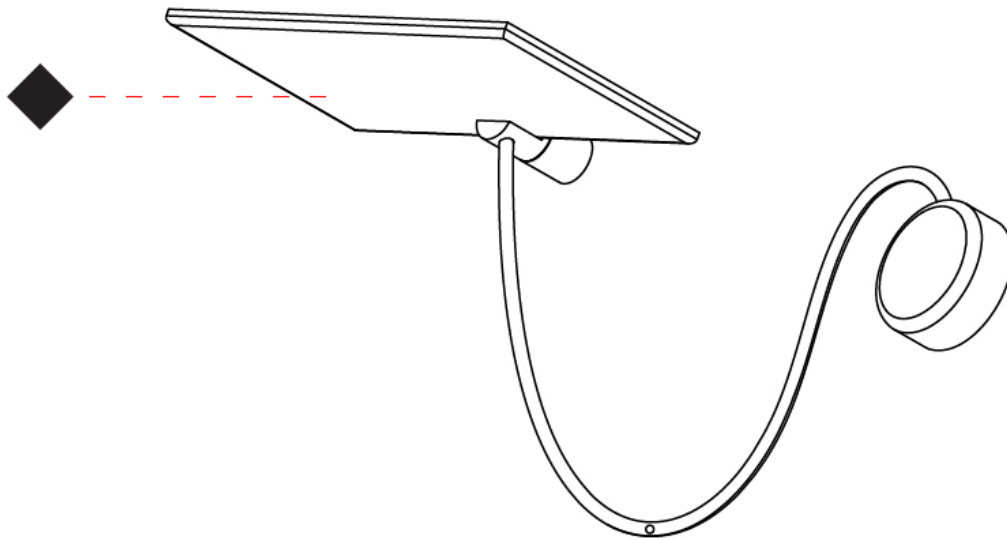

D43032-

PROJECT

TYPE

SPECIFIER

QUANTITY

DATE

D