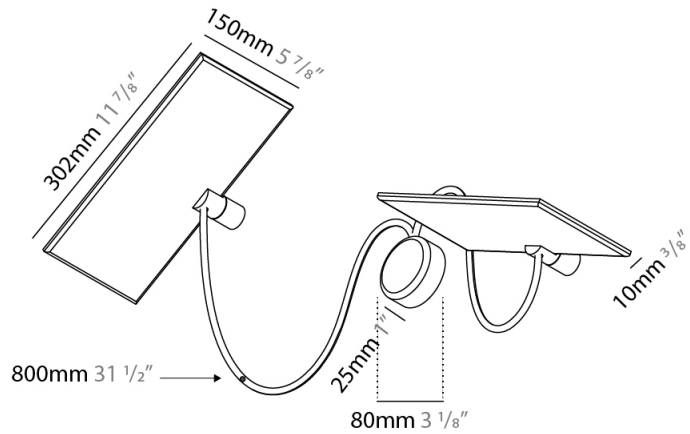

GENERAL

Series: GiuUp
 Subseries: GiuUp 1
 Brand: Icône
 Division: Design
 Mounting Type: Surface
 Mounting Location: Wall
 Subcategory: Ambient

PHYSICAL

Shape: Rectangle
 Length (mm): 302
 Length (in): 11 7/8
 Width (mm): 150
 Width (in): 5 7/8
 Light Distribution: Direct / Indirect
 Fixture Finish: WHI / BLK / DGY
 Fixture Material: Aluminum
 Cable Details: 800mm / 31 1/2"

GENERAL

Series: GiuUp
 Subseries: GiuUp Single
 Brand: Icône
 Division: Design
 Mounting Type: Surface
 Mounting Location: Wall
 Subcategory: Ambient

PHYSICAL

Shape: Rectangle
 Length (mm): 302
 Length (in): 11 7/8
 Width (mm): 150
 Width (in): 5 7/8
 Light Distribution: Direct / Indirect
 Fixture Finish: WHI / BLK / DGY
 Fixture Material: Aluminum

GENERAL

Series: GiuUp
 Subseries: GiuUp 2
 Brand: Icône
 Division: Design
 Mounting Type: Surface
 Mounting Location: Wall
 Subcategory: Ambient

PHYSICAL

Shape: Rectangle
 Length (mm): 302
 Length (in): 11 7/8
 Width (mm): 150
 Width (in): 5 7/8
 Light Distribution: Direct / Indirect
 Fixture Finish: WHI / BLK / DGY
 Fixture Material: Aluminum
 Cable Details: 800mm / 31 1/2" per panel

OPTICAL

RATINGS AND CERTIFICATIONS

Certified By: Certified for North American Standards
 IP rating: IP20

Ø108mm 4 1/4"

3 J-Box Cover Plate included

GIUUP 2 SURFACE

D43034-

PROJECT	_____
TYPE	_____
SPECIFIER	_____
QUANTITY	_____
DATE	_____