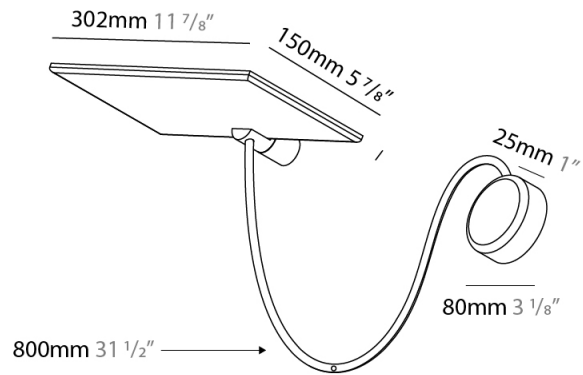

PROJECT
TYPE
SPECIFIER
QUANTITY
DATE

GIUUP SURFACE

D43032-

base number   Finish
Options

1. To build a product code in our configurator select the specify button on the base model # product page
2. To build a manual product code on this datasheet choose from the options listed below in blue font and add the suffix to the base model #

GENERAL

Series: GiuUp
Brand: Icone
Division: Design
Mounting Type: Surface
Mounting Location: Wall
Subcategory: Ambient

PHYSICAL

Shape: Rectangle
Length (mm): 302
Length (in): 11 7/8
Width (mm): 150
Width (in): 5 7/8
Light Distribution: Direct / Indirect
Fixture Finish: WHI / BLK / DGY
Fixture Material: Aluminum
Cable Details: 800mm / 31 1/2"

ELECTRICAL

Lamp Type: LED
Total Output Wattage (W): 40
Dimming: Electronic Low Voltage Dimming
Input Voltage (V): 120Vac Direct Line

LED

Number of LEDs: 1
Color Temperature (°K): 3000
Nominal Lumen (lm): 3800
CRI: >90 CRI
Lamp Life (hrs): 50000

OPTICAL

RATINGS AND CERTIFICATIONS

Certified By: Certified for North American Standards
IP rating: IP20

Ø108mm 4 1/4"

2 J-Box Cover Plate included