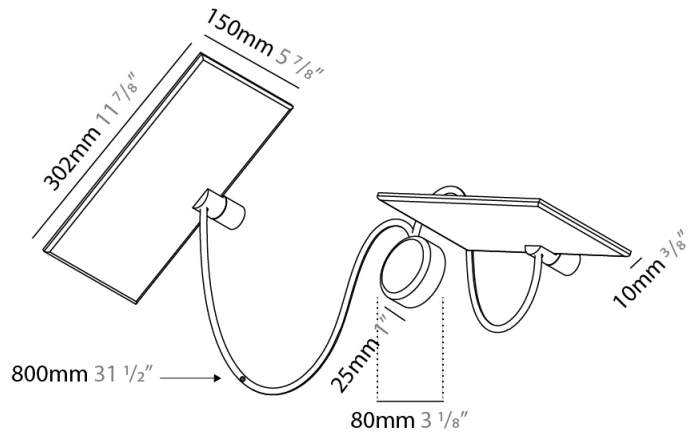

PROJECT	_____
TYPE	_____
SPECIFIER	_____
QUANTITY	_____
DATE	_____

GIUUP 2 SURFACE

D43035-

base number   Finish
Options

1. To build a product code in our configurator select the specify button on the base model # product page
2. To build a manual product code on this datasheet choose from the options listed below in blue font and add the suffix to the base model #

GENERAL

Series: GiuUp
Subseries: GiuUp 2
Brand: Icane
Division: Design
Mounting Type: Surface
Mounting Location: Wall
Subcategory: Ambient

PHYSICAL

Shape: Rectangle
Length (mm): 302
Length (in): 11 7/8
Width (mm): 150
Width (in): 5 7/8
Light Distribution: Direct / Indirect
Fixture Finish: WHI / BLK / DGY
Fixture Material: Aluminum
Cable Details: 800mm / 31 1/2" per panel

ELECTRICAL

Lamp Type: LED
Total Output Wattage (W): 80
Max. Wattage Per Lamp (W): 40
Dimming: Electronic Low Voltage Dimming
Input Voltage (V): 120Vac Direct Line

LED

Number of LEDs: 2
Color Temperature (°K): 3000
Nominal Lumen (lm): 7600
CRI: >90 CRI
Lamp Life (hrs): 50000

OPTICAL

RATINGS AND CERTIFICATIONS

Certified By: Certified for North American Standards
IP rating: IP20

Ø108mm 4 1/4"

3 J-Box Cover Plate included