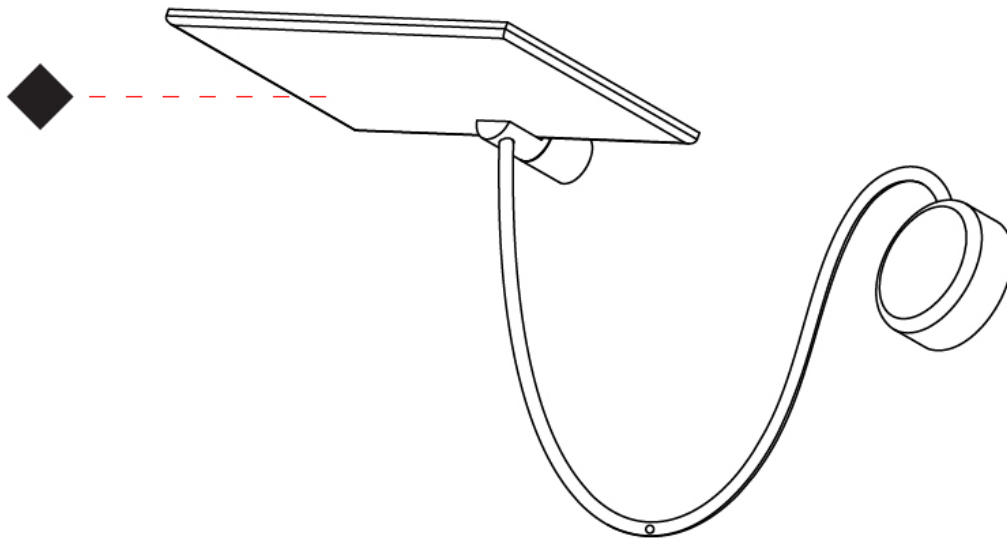

GIUUP 1 SURFACE

D43028-

PROJECT

TYPE

SPECIFIER

QUANTITY

DATE

D