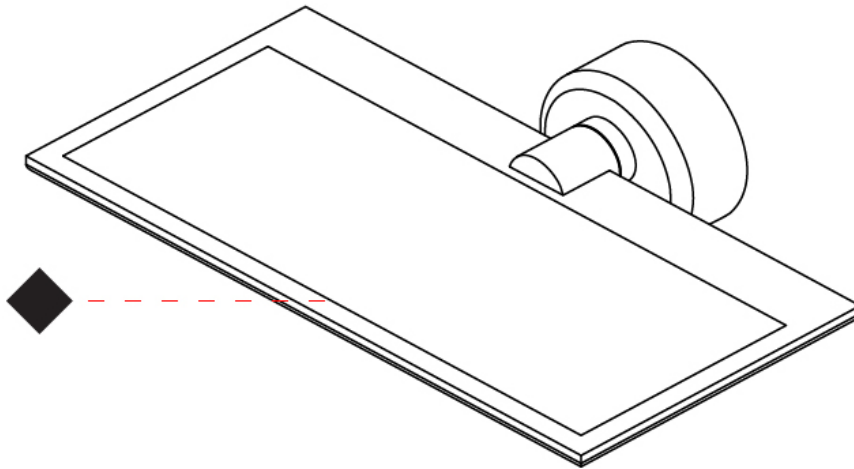

D43033-

PROJECT

TYPE

SPECIFIER

QUANTITY

DATE