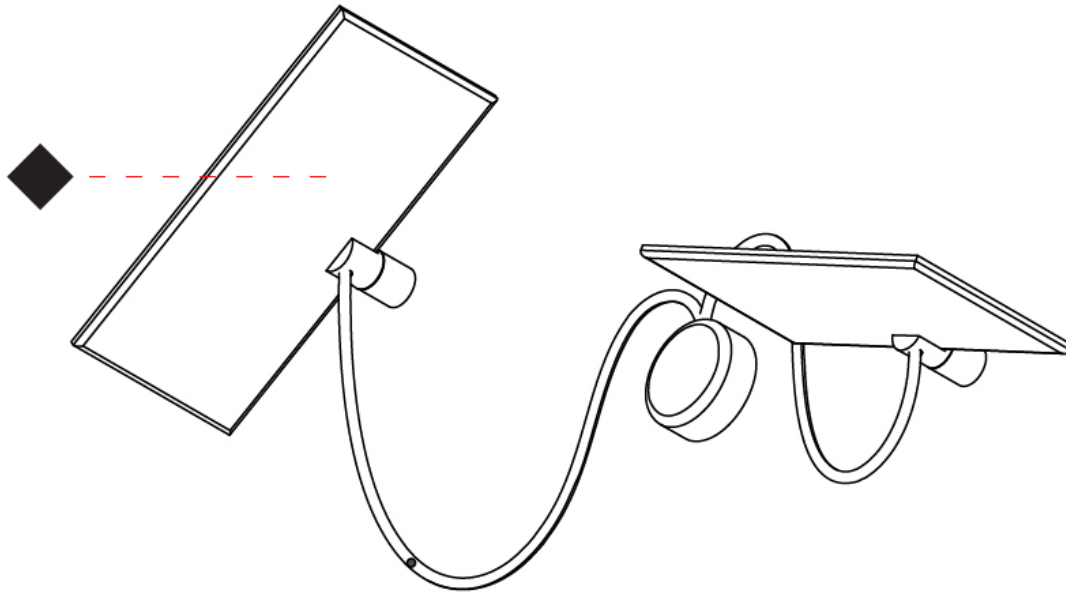

OPTICAL

RATINGS AND CERTIFICATIONS

Certified By: Certified for North American Standards
 IP rating: IP20

Ø108mm 4 1/4"

3 J-Box Cover Plate included

GIUUP 2 SURFACE

D43034-

PROJECT	_____
TYPE	_____
SPECIFIER	_____
QUANTITY	_____
DATE	_____