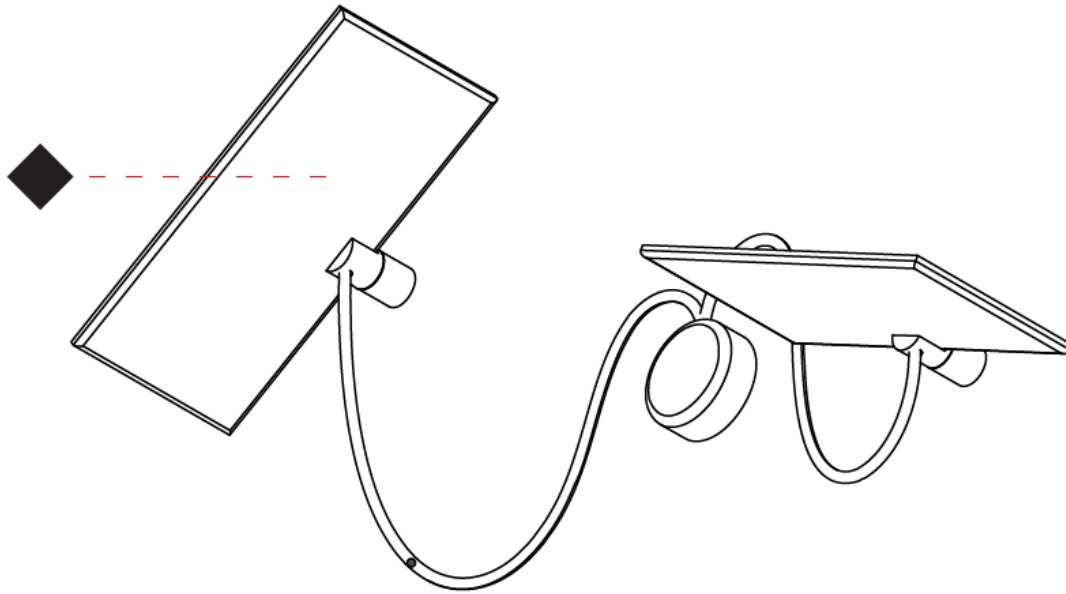

GIUUP 2 SURFACE

D43035-

PROJECT _____

TYPE _____

SPECIFIER _____

QUANTITY _____

DATE _____

D